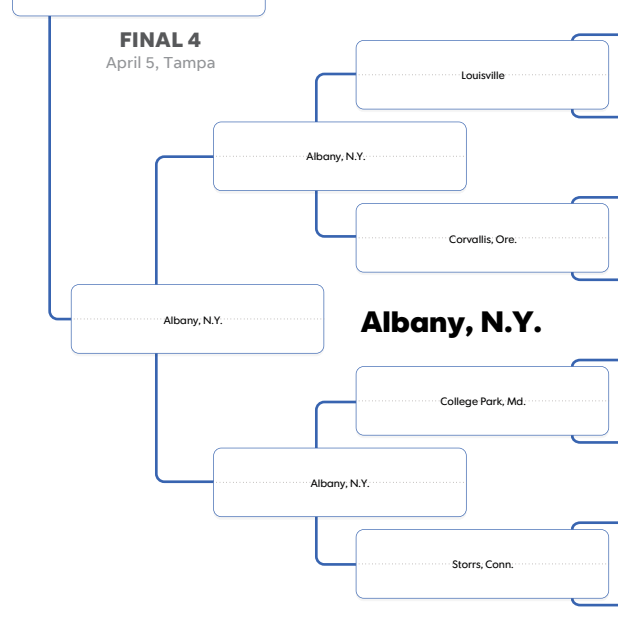

Albany, N.Y.

- 1 **Louisville** (29-3)
  Louisville
- 16 **Robert Morris** (22-10)
- 8 **Michigan** (21-11)
  Louisville
- 9 **Kansas St.** (21-11)
- 5 **Gonzaga** (28-4)
  Corvallis, Ore.
- 12 **Ark.-Little Rock** (21-10)
- 4 **Oregon St.** (24-7)
  Corvallis, Ore.
- 13 **Boise St.** (28-4)
- 6 **UCLA** (20-12)
  College Park, Md.
- 11 **Tennessee** (19-12)
- 3 **Maryland** (28-4)
  College Park, Md.
- 14 **Radford** (26-6)
- 7 **Rutgers** (22-9)
  Storrs, Conn.
- 10 **Buffalo** (23-9)
- 2 **Connecticut** (31-2)
  Storrs, Conn.
- 15 **Towson** (20-12)